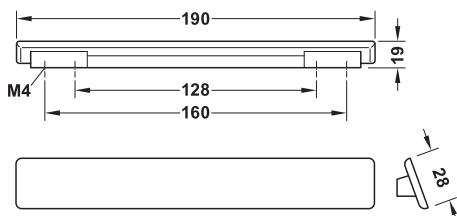

Häfele Design Model H1910

The textured structure creates an interesting grip feeling and a cosy atmosphere.

Finish/colour	Cat. No.
Champagne coloured, matt	106.70.000
Polished brass plated	106.70.005
Antique brass plated	106.70.006
Black, RAL 9017, matt, lacquered	106.70.003

Packing: 1 or 30 pieces

DGH-M-INT 2020, HDE-en, 05/19; Dimensional data not binding. We reserve the right to alter specifications without notice.

M4 threaded screws

► FF 1.260